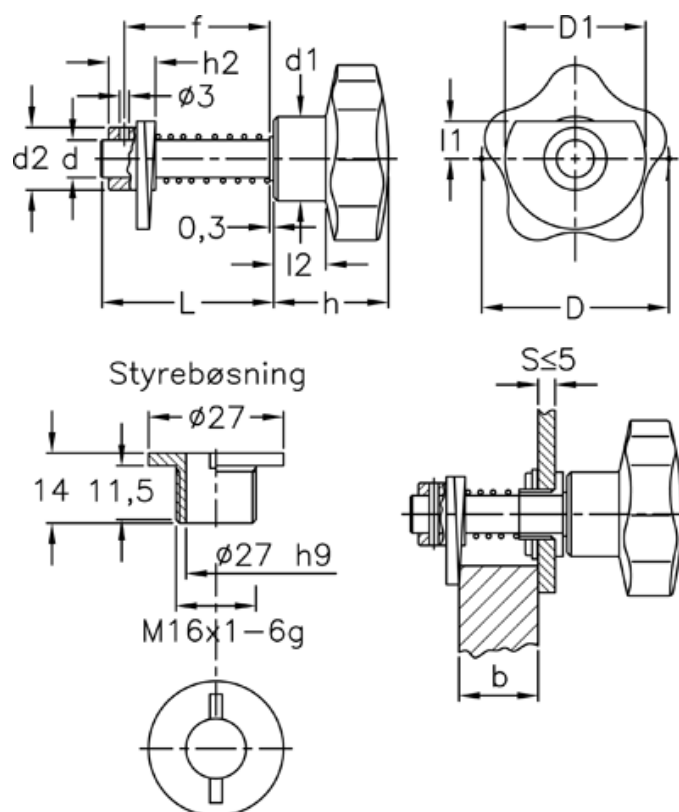

Article number: 2310068471

Description: E+G Latch-type knob
VCK.362/60-3+G-D

Measures

D = 60

d = 12

D1 = 45

d1 = 27

d2 = 20

f = S + b + 11 mm

h = 37

h2 = 15

Hole size = 16 H9

L = 64

l1 = 12

l2 = 17

S+b door thickness S=5 mm = 30-46,5